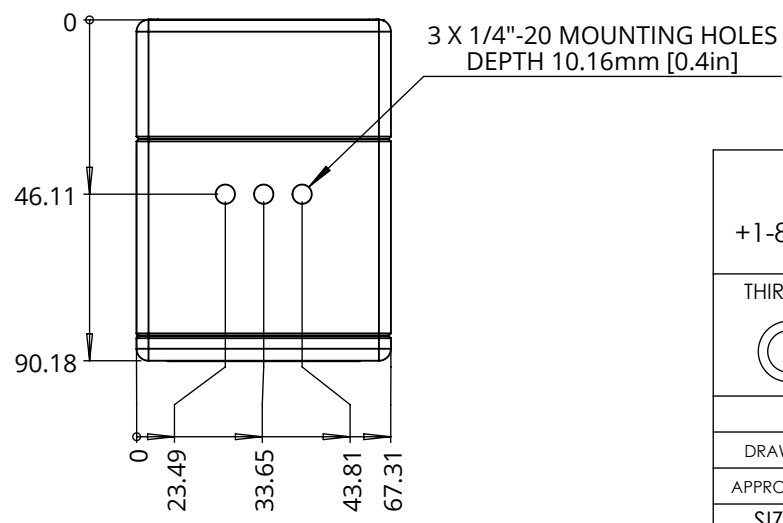

label voids the pro  
ACTIVE AREAS  
DETAIL A SCALE 2 : 1

Units:  
Millimeters

DATARAY.COM +1-866-946-2263 +1-530-776-0843			
THIRD ANGLE PROJECTION 		TITLE: <b>BeamMap2-CM Collimate</b>	
	NAME	DATE	
DRAWN	SM	20190605	
APPROVED	LJ	20190605	
SIZE	LTR		
REV 3	SCALE: 1:2	COPYRIGHT © 2018 BY DATARAY INC. SHEET 1 OF 1	