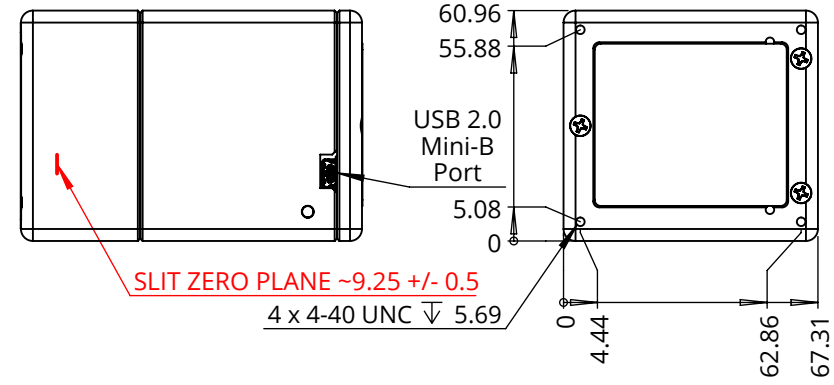

label voids the pro  
ACTIVE AREAS  
DETAIL A SCALE 2 : 1

Units:  
Millimeters

DATARAY.COM +1-866-946-2263 +1-530-776-0843			
THIRD ANGLE PROJECTION 		TITLE: <b>BeamMap2-CM Collimate</b>	
	NAME	DATE	
DRAWN	SM	20190605	
APPROVED	LJ	20190605	
SIZE	LTR		
REV 3	SCALE: 1:2	COPYRIGHT © 2018 BY DATARAY INC. SHEET 1 OF 1	