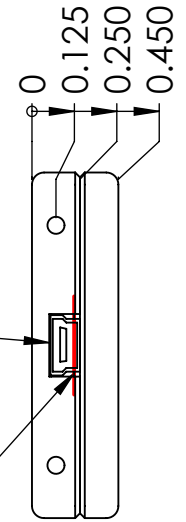

3x 8-32  
DEPTH 0.25 in

ACTIVE SENSOR AREA

**BladeCam-HR** 6.6 mm X 5.3 mm

**BladeCam-XHR** 6.5 mm X 4.9 mm

LED

C-MOUNT  
1.0"-32 UNC-2B

8x 4-40 UNC-2B  
DEPTH 0.2 in

USB 2.0 PORT

SENSOR PLANE

5.1 mm ±0.2  
(from sensor to case face)

DATARAY.COM  
+1-866-946-2263 +1-530-776-0843

THIRD ANGLE PROJECTION

TITLE:

BladeCam  
-HR, -XHR

	NAME	DATE
DRAWN	SM	20190503
APPROVED	RD	20190503
SIZE	LTR	

COPYRIGHT © 2018 BY DATARAY INC.

REV 3 SCALE: 1:1 SHEET 1 OF 1