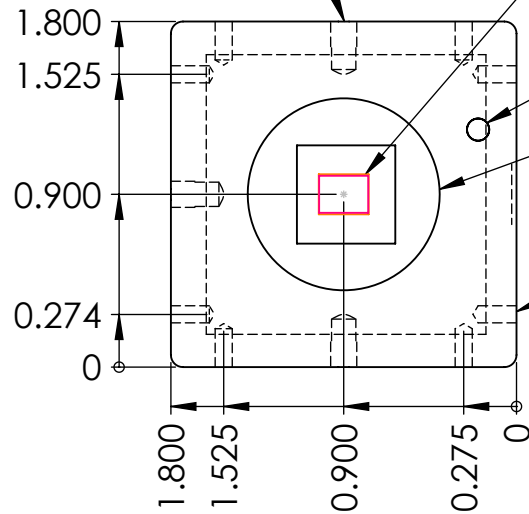

3x 8-32  
DEPTH 0.25 in

ACTIVE SENSOR AREA

**BladeCam-HR** 6.6 mm X 5.3 mm

**BladeCam-XHR** 6.5 mm X 4.9 mm

LED

C-MOUNT  
1.0"-32 UNC-2B

8x 4-40 UNC-2B  
DEPTH 0.2 in

USB 2.0 PORT

SENSOR PLANE

5.1 mm ±0.2  
(from sensor to case face)

DATARAY.COM  
+1-866-946-2263 +1-530-776-0843

THIRD ANGLE PROJECTION

TITLE:

BladeCam  
-HR, -XHR

	NAME	DATE
DRAWN	SM	20190503
APPROVED	RD	20190503
SIZE	LTR	

COPYRIGHT © 2018 BY DATARAY INC.

REV 3 SCALE: 1:1 SHEET 1 OF 1